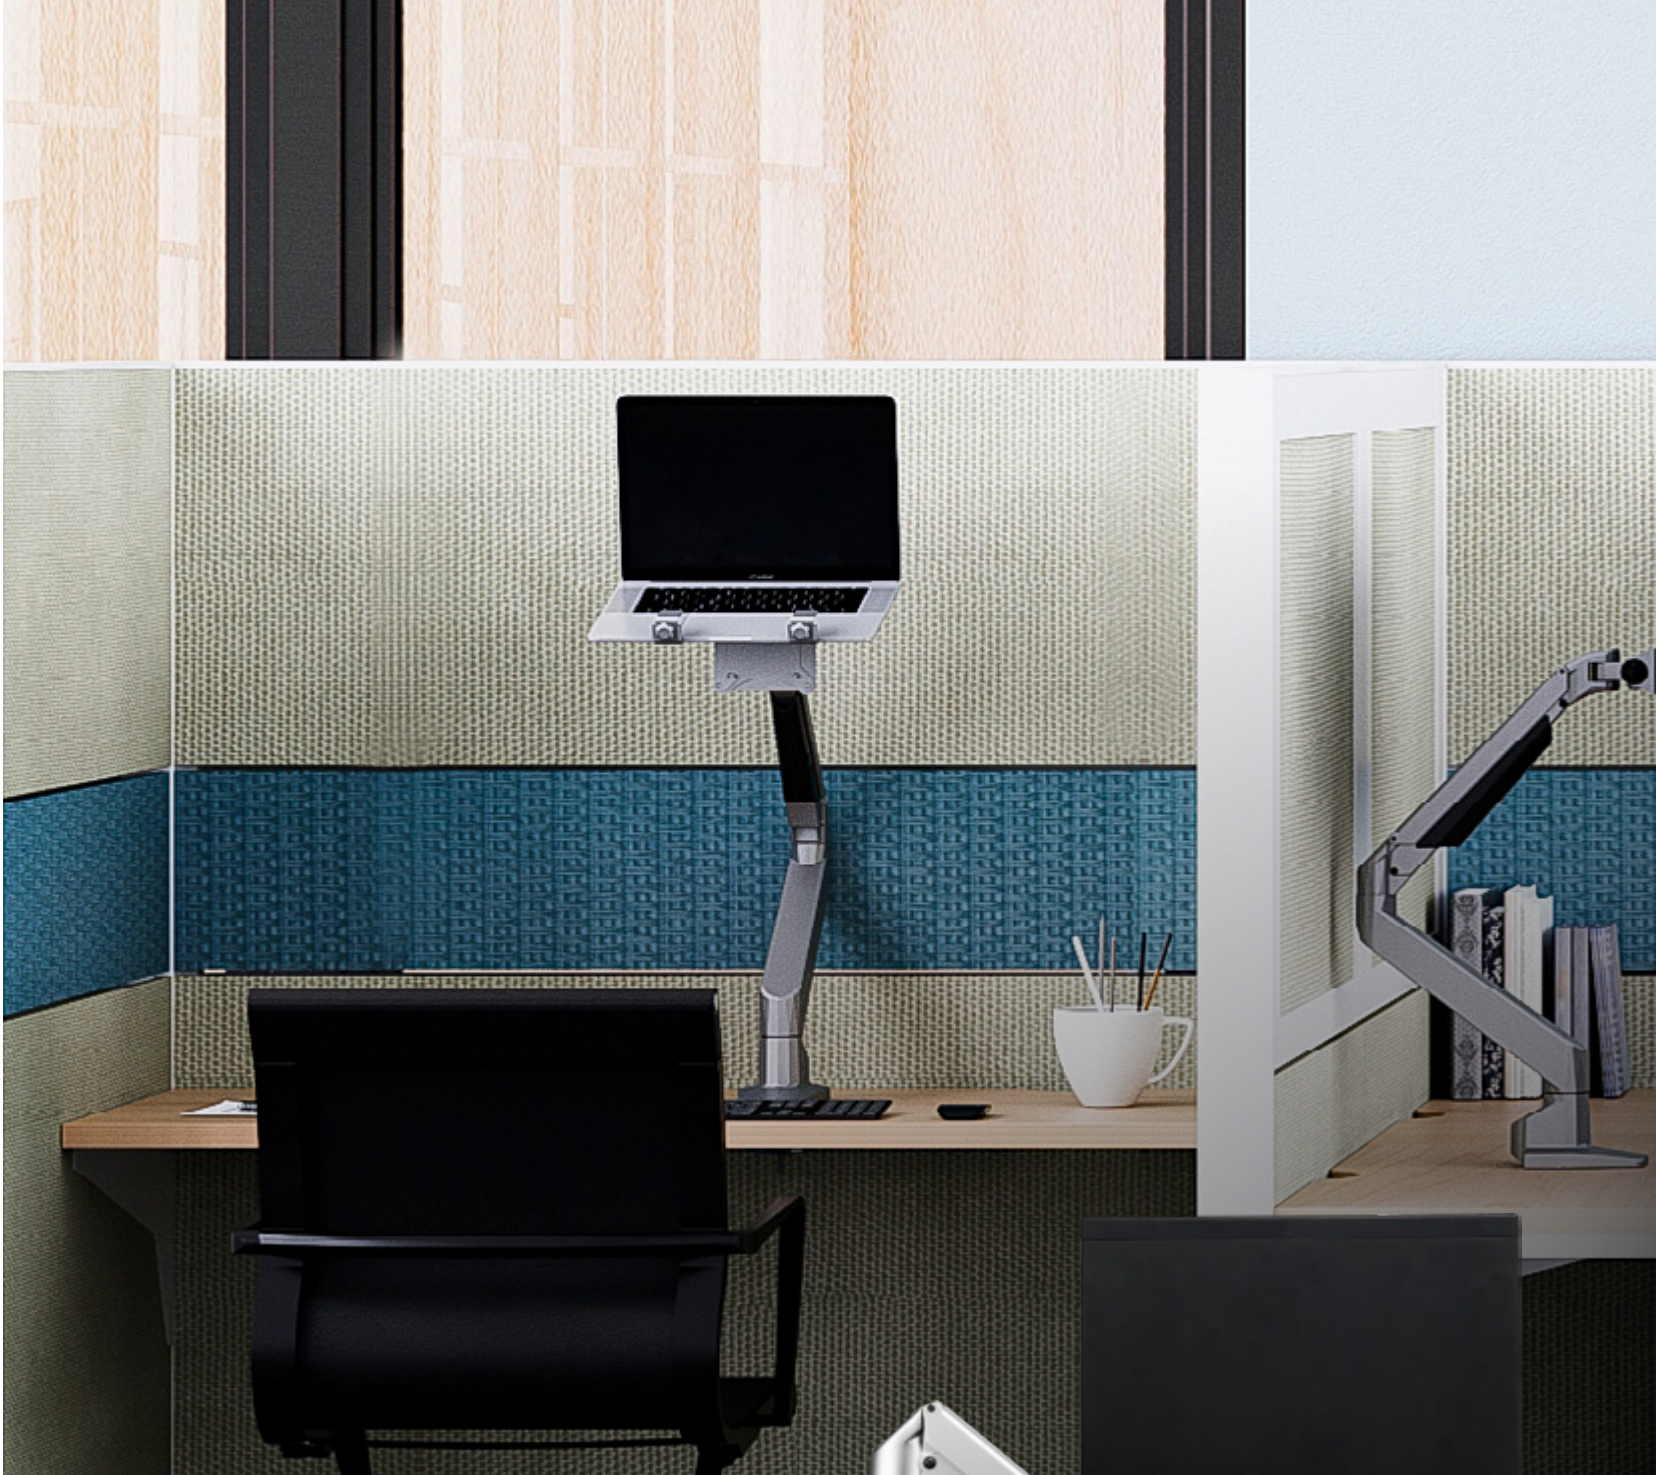

REACH
fits every position,
every posture.

REACH SINGLE MONITOR ARM

Gebesa's new Reach single monitor arm has a wide variety of configurations and weight capacities to meet different position and posture needs at work.

Desk thickness
<50 mm

REACH DUAL MONITOR ARM

Reach new levels of productivity!
Gebesa's new Reach line offers dual
monitor arms—the perfect tool for
all kinds of work tasks.

DIMENSIONS & FUNCTIONS

Monitor size
<24"

Weight range
4-22 lb

Tilt
+75° ~ -30°

Swivel
±90°

Vesa
75*75
100*100

Pivot
±90°

Lift
340 mm

Desk thickness
<60 mm

LAPTOP TRAY

The Reach laptop tray is designed to make your device secure and flexible for a better viewing experience.

DIMENSIONS & FUNCTIONS

Lift
340 mm

Weight range
4-22 lb

Tilt
 $+75^{\circ} \sim -30^{\circ}$

Swivel
 $\pm 90^{\circ}$