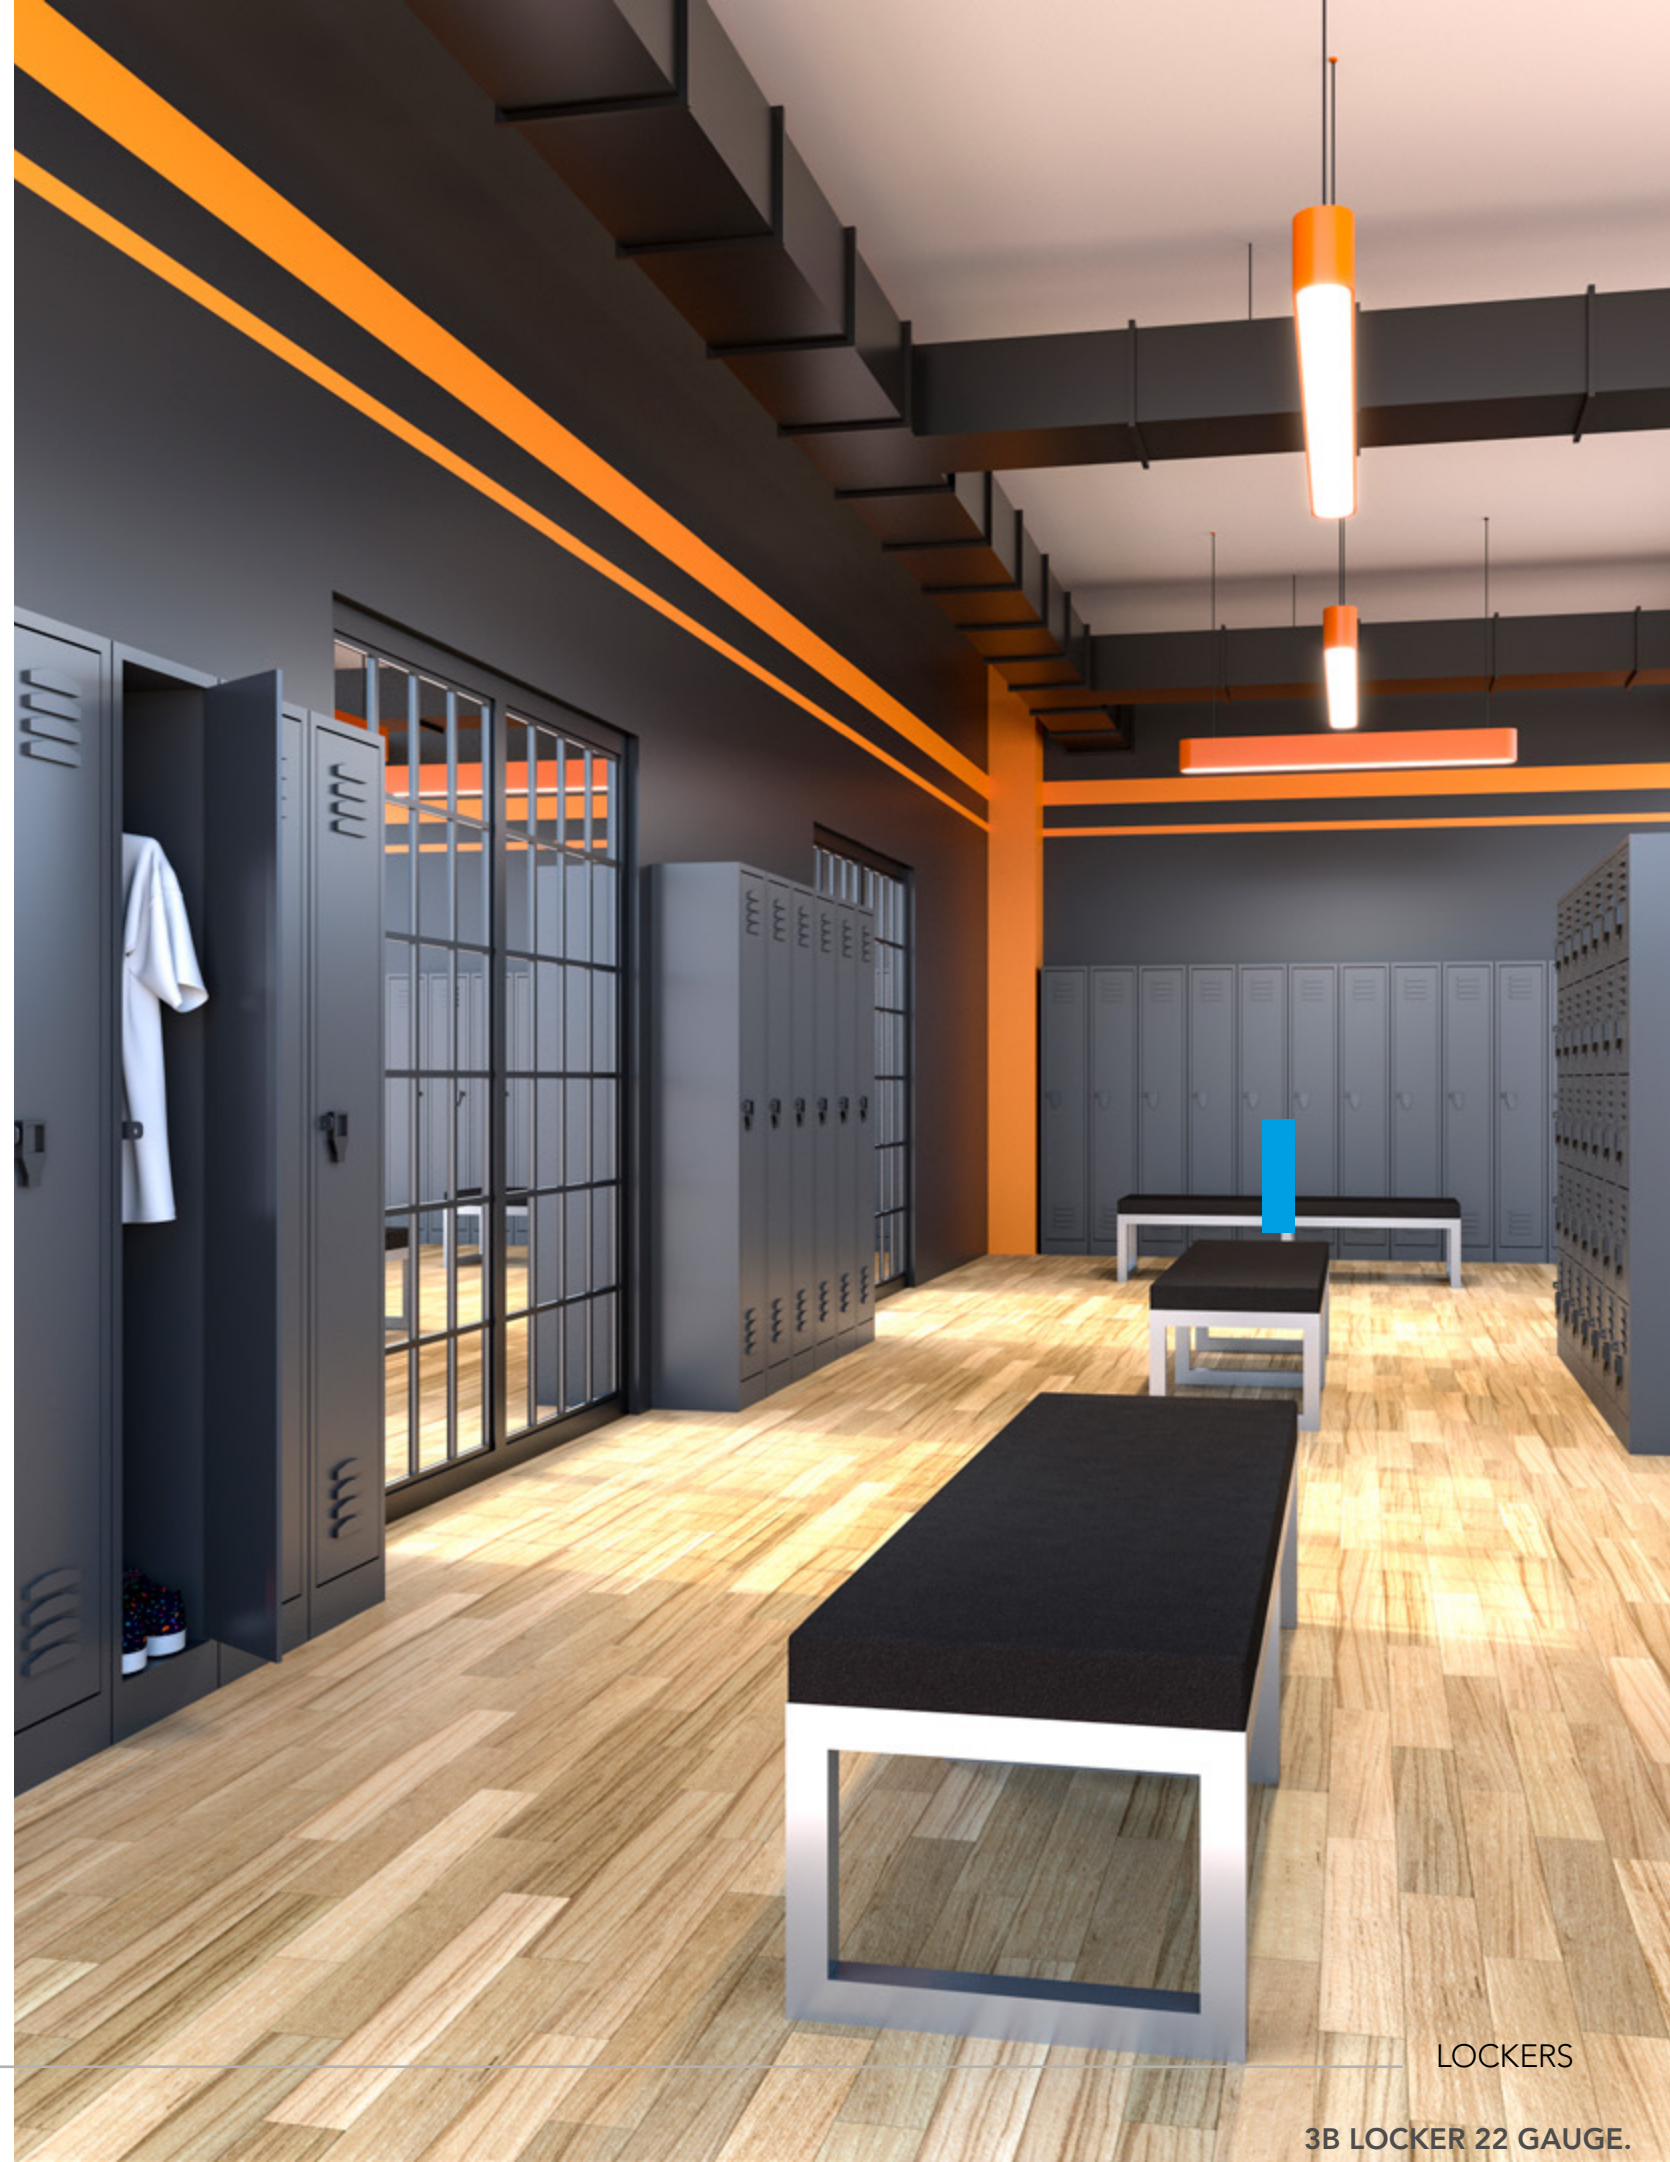

LOCKERS

3B LOCKER 22 GAUGE.