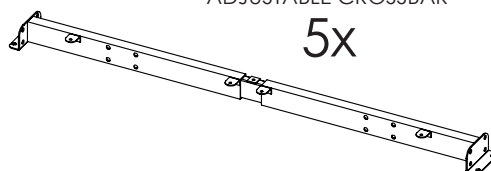

SCREW DRIVER

DRILL

RETURN

1x

SURFACE

2x

ADJUSTABLE CROSSBAR

5x

START

"O" LEG
DOUBLE RUN
2x

CENTRAL LEG
1x

"O" LEG
1x

START

1

START

2