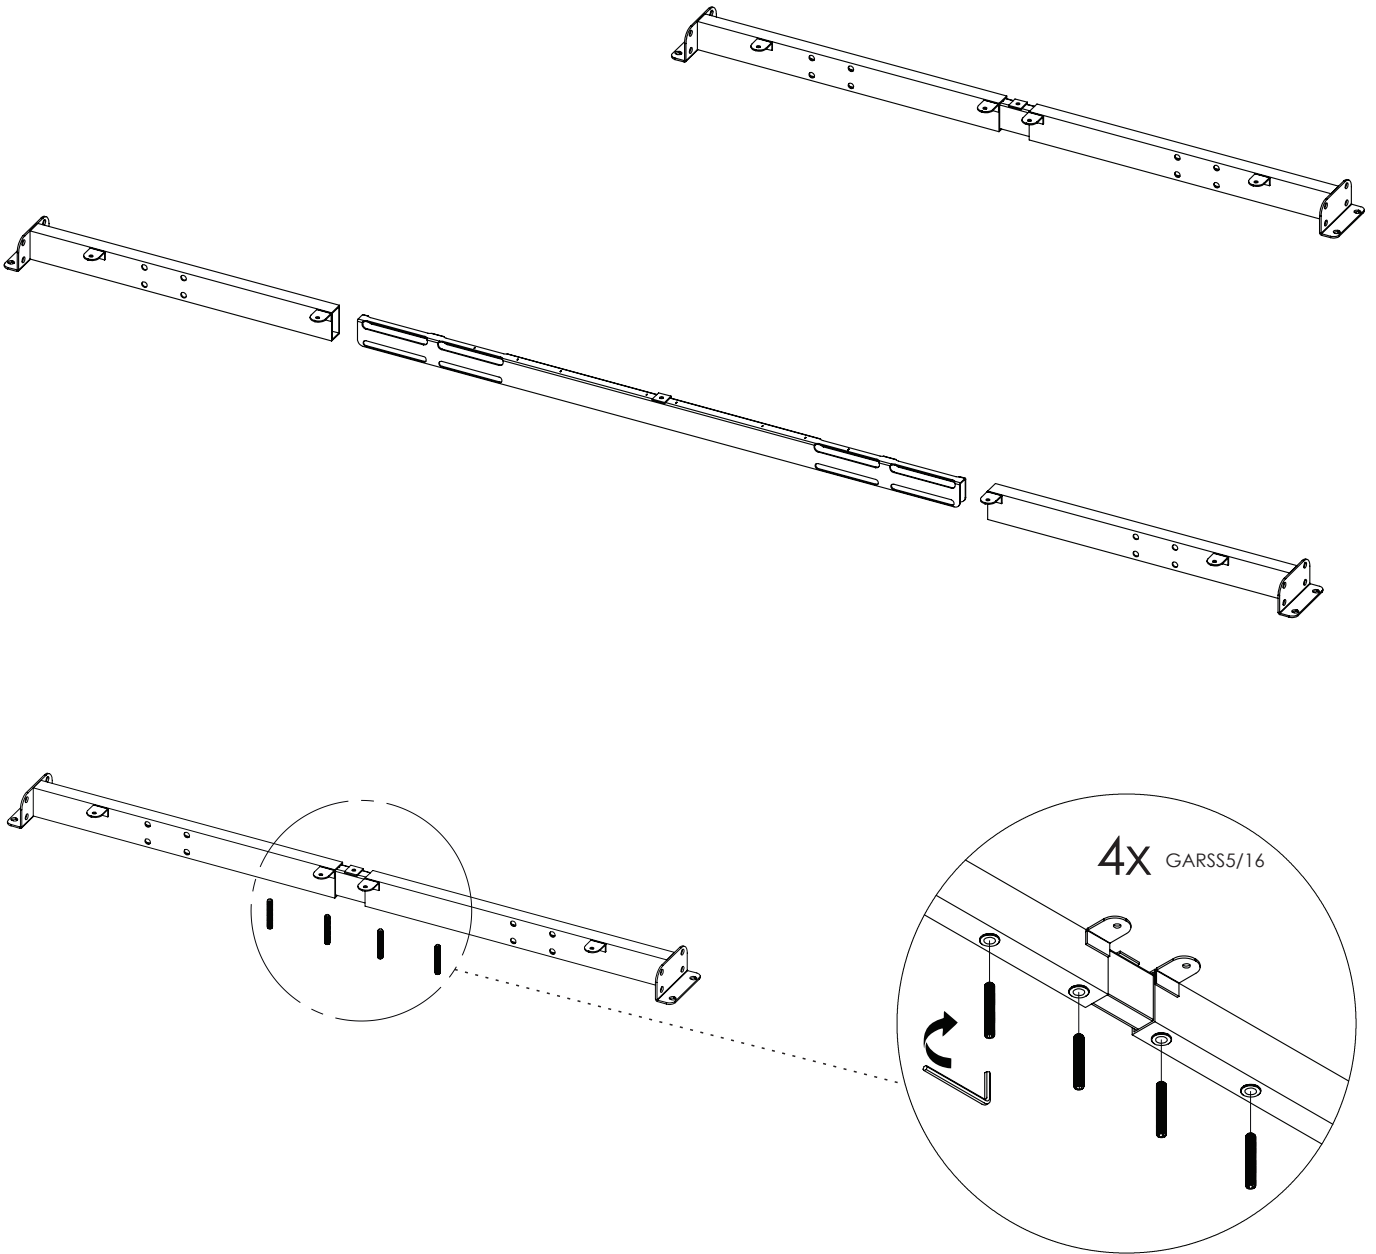

SCREW DRIVER

DRILL

RETURN

1x

SURFACE

2x

ADJUSTABLE CROSSBAR

5x

START

"O" LEG
DOUBLE RUN
2x

CENTRAL LEG
1x

"O" LEG
1x

START

1

START

2

START

3

START

4

"O" LEG

START

5

SURFACE