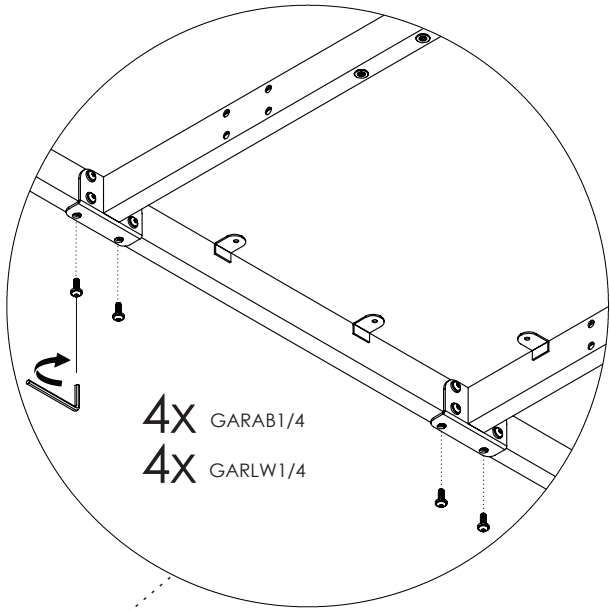

ALLEN BOLT
1/4 x 3/4"

16x

LOCK WASHER 1/4"

16x

RIVET NUT
1/4 x 17 x 17

4x

REQUIRED ASSEMBLY TOOLS NOT INCLUDED

HEX KEY

START

"O" LEG
DOUBLE RUN
2x

CENTRAL LEG
1x

"O" LEG
1x

START

1

START

2

START

3

START

4

"O" LEG

START

5

SURFACE