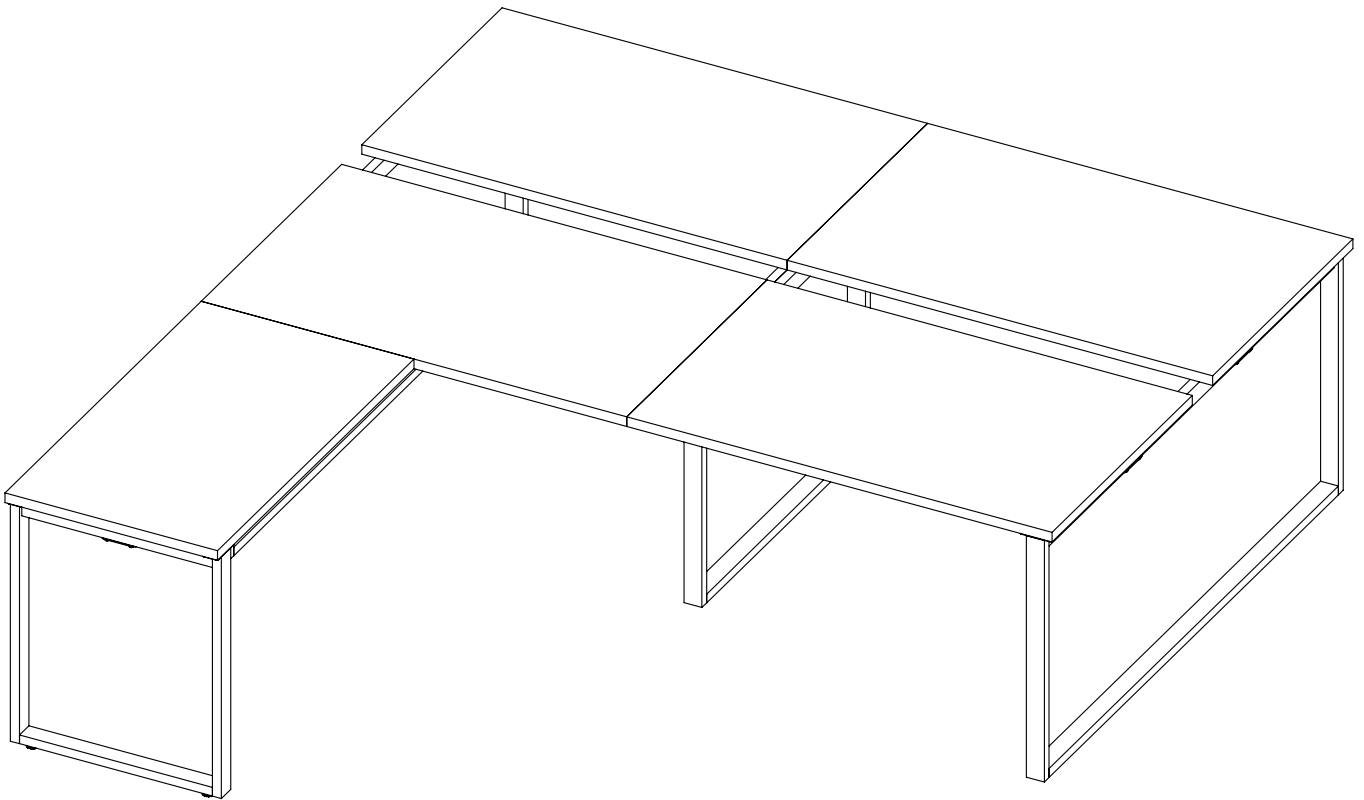

START

ASSEMBLY MANUAL
BENCHING SYSTEM

Gebesa
gebesa.com

START

#8x1" SCREW

34x

METAL SOCKET
SET SCREW 5/16 x 2"

4x