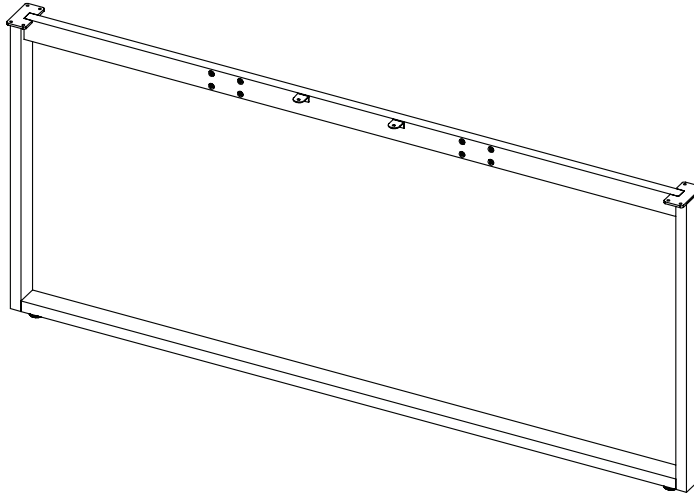

SCREW DRIVER

DRILL

RETURN

1x

SURFACE

2x

ADJUSTABLE CROSSBAR

5x

START

"O" LEG
DOUBLE RUN
2x

CENTRAL LEG
1x

"O" LEG
1x

START

1

START

2