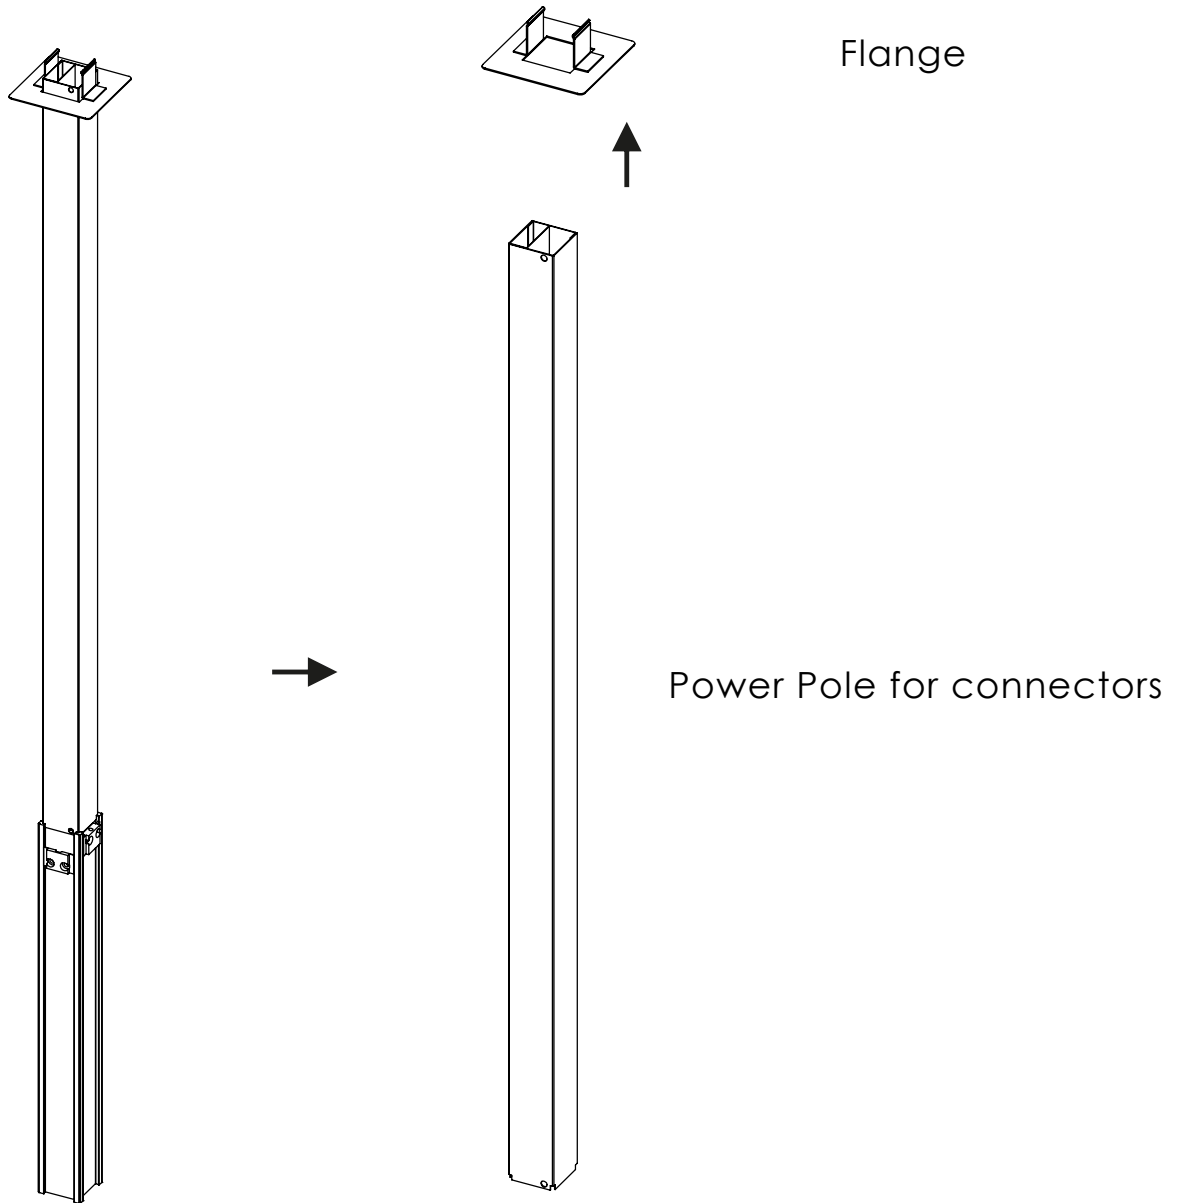

POWER POLE

ASSEMBLY INSTRUCTIONS

Gebesa
gebesa.com

Questions?
Call Toll Free 1-844-2GEBESA or email warranty@gebesa.com

POWER POLE

ACCESSORIES

1x
Power Pole for connectors

1x (optional)
Flange

POWER POLE

1

POWER POLE

2

POWER POLE

3

The Power pole is placed on top of the panel connector. Its weight exerts pressure and gives it the necessary support by securing it. No screws needed.